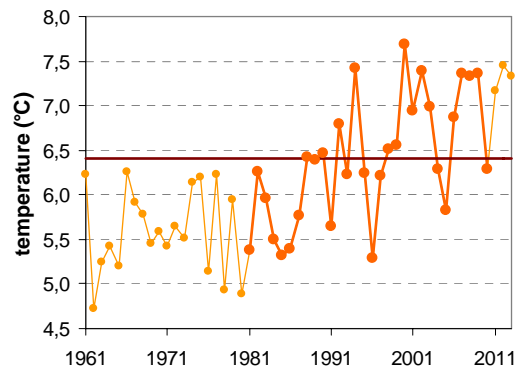

BABNO POLJE

Latitude: 45° 39'

Longitude: 14° 33'

Elevation a. s. l.: 754 m

	JAN	FEB	MAR	APR	MAY	JUN	JUL	AUG	SEP	OCT	NOV	DEC	YEAR
mean monthly temperature (°C)*	-3.3	-2.4	1.1	5.5	11.0	14.5	16.5	15.6	11.2	7.2	2.1	-2.1	6.4
mean daily maximum for a month (°C)*	1.9	3.6	7.7	12.1	17.5	21.0	23.8	23.3	18.4	13.2	7.0	2.2	12.6
mean daily minimum for a month (°C)*	-8.1	-7.5	-4.1	-0.1	4.3	7.6	8.8	8.9	5.3	2.4	-2.1	-6.2	0.8
absolute monthly maximum (°C)	—	—	—	—	—	—	—	—	—	—	—	—	—
absolute monthly minimum (°C)	—	—	—	—	—	—	—	—	—	—	—	—	—
number of days with max. temperature < 0 °C	—	—	—	—	—	—	—	—	—	—	—	—	—
number of days with min. temperature < 0 °C	—	—	—	—	—	—	—	—	—	—	—	—	—
number of days with max. temperature > 25 °C	—	—	—	—	—	—	—	—	—	—	—	—	—
number of days with max. temperature > 30 °C	—	—	—	—	—	—	—	—	—	—	—	—	—
bright sunshine duration (in hours)*	—	—	—	—	—	—	—	—	—	—	—	—	—
mean monthly relative humidity at 7 a.m. (%)	—	—	—	—	—	—	—	—	—	—	—	—	—
mean monthly relative humidity at 2 p.m. (%)	—	—	—	—	—	—	—	—	—	—	—	—	—
mean monthly relative humidity at 9 p.m. (%)	—	—	—	—	—	—	—	—	—	—	—	—	—
mean cloud amount at 7 a.m. (in tenths)	—	—	—	—	—	—	—	—	—	—	—	—	—
mean cloud amount at 2 p.m. (in tenths)	—	—	—	—	—	—	—	—	—	—	—	—	—
mean cloud amount at 9 p.m. (in tenths)	—	—	—	—	—	—	—	—	—	—	—	—	—
number of clear days (cloudiness < 2/10)	—	—	—	—	—	—	—	—	—	—	—	—	—
number of cloudy days (cloudiness > 8/10)	—	—	—	—	—	—	—	—	—	—	—	—	—
total amount of precipitation (mm)*	98	95	109	125	121	152	100	143	158	190	184	159	1634
number of days with precipitation 0.1 mm or more	—	—	—	—	—	—	—	—	—	—	—	—	—
number of days with precipitation 1 mm or more	—	—	—	—	—	—	—	—	—	—	—	—	—
number of days with precipitation 10 mm or more	—	—	—	—	—	—	—	—	—	—	—	—	—
number of days with snow cover at 7 a.m.	—	—	—	—	—	—	—	—	—	—	—	—	—
mean snow cover depth at 7 a.m. (cm)*	17	24	16	1	0	0	0	0	0	0	3	10	6.0
maximum snow cover depth at 7 a.m. (cm)	—	—	—	—	—	—	—	—	—	—	—	—	—
mean new snow cover depth (cm)*	47	52	35	14	1	0	0	0	0	4	24	43	218