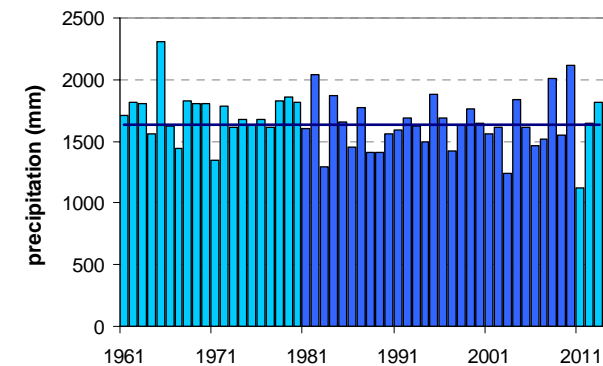

BABNO POLJE

Latitude: 45° 39'

Longitude: 14° 33'

Elevation a. s. l.: 754 m

	JAN	FEB	MAR	APR	MAY	JUN	JUL	AUG	SEP	OCT	NOV	DEC	YEAR
mean monthly temperature (°C)*	-3.3	-2.4	1.1	5.5	11.0	14.5	16.5	15.6	11.2	7.2	2.1	-2.1	6.4
mean daily maximum for a month (°C)*	1.9	3.6	7.7	12.1	17.5	21.0	23.8	23.3	18.4	13.2	7.0	2.2	12.6
mean daily minimum for a month (°C)*	-8.1	-7.5	-4.1	-0.1	4.3	7.6	8.8	8.9	5.3	2.4	-2.1	-6.2	0.8
absolute monthly maximum (°C)	—	—	—	—	—	—	—	—	—	—	—	—	—
absolute monthly minimum (°C)	—	—	—	—	—	—	—	—	—	—	—	—	—
number of days with max. temperature < 0 °C	—	—	—	—	—	—	—	—	—	—	—	—	—
number of days with min. temperature < 0 °C	—	—	—	—	—	—	—	—	—	—	—	—	—
number of days with max. temperature > 25 °C	—	—	—	—	—	—	—	—	—	—	—	—	—
number of days with max. temperature > 30 °C	—	—	—	—	—	—	—	—	—	—	—	—	—
bright sunshine duration (in hours)*	—	—	—	—	—	—	—	—	—	—	—	—	—
mean monthly relative humidity at 7 a.m. (%)	—	—	—	—	—	—	—	—	—	—	—	—	—
mean monthly relative humidity at 2 p.m. (%)	—	—	—	—	—	—	—	—	—	—	—	—	—
mean monthly relative humidity at 9 p.m. (%)	—	—	—	—	—	—	—	—	—	—	—	—	—
mean cloud amount at 7 a.m. (in tenths)	—	—	—	—	—	—	—	—	—	—	—	—	—
mean cloud amount at 2 p.m. (in tenths)	—	—	—	—	—	—	—	—	—	—	—	—	—
mean cloud amount at 9 p.m. (in tenths)	—	—	—	—	—	—	—	—	—	—	—	—	—
number of clear days (cloudiness < 2/10)	—	—	—	—	—	—	—	—	—	—	—	—	—
number of cloudy days (cloudiness > 8/10)	—	—	—	—	—	—	—	—	—	—	—	—	—
total amount of precipitation (mm)*	98	95	109	125	121	152	100	143	158	190	184	159	1634
number of days with precipitation 0.1 mm or more	—	—	—	—	—	—	—	—	—	—	—	—	—
number of days with precipitation 1 mm or more	—	—	—	—	—	—	—	—	—	—	—	—	—
number of days with precipitation 10 mm or more	—	—	—	—	—	—	—	—	—	—	—	—	—
number of days with snow cover at 7 a.m.	—	—	—	—	—	—	—	—	—	—	—	—	—
mean snow cover depth at 7 a.m. (cm)*	17	24	16	1	0	0	0	0	0	0	3	10	6.0
maximum snow cover depth at 7 a.m. (cm)	—	—	—	—	—	—	—	—	—	—	—	—	—
mean new snow cover depth (cm)*	47	52	35	14	1	0	0	0	0	4	24	43	218