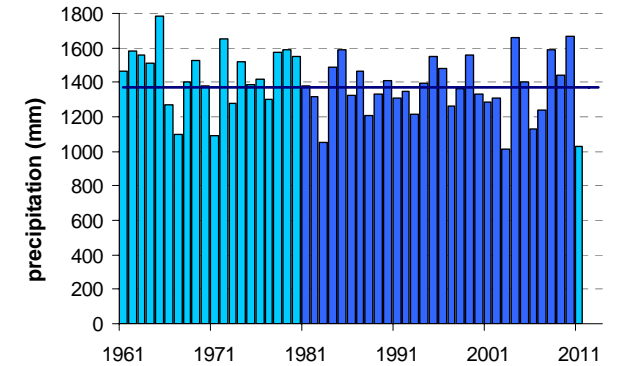

MALI LIPOGLAV

Latitude: 46°

Longitude: 14° 39'

Elevation a. s. l.: 524 m

	JAN	FEB	MAR	APR	MAY	JUN	JUL	AUG	SEP	OCT	NOV	DEC	YEAR
mean monthly temperature (°C)*	-0.4	1.0	5.1	9.3	14.2	17.2	19.6	19.2	14.8	10.2	4.5	0.4	9.6
mean daily maximum for a month (°C)*	2.5	4.9	9.6	14.3	19.5	22.5	25.1	24.7	19.8	14.4	7.7	3.1	14.0
mean daily minimum for a month (°C)*	-3.0	-2.3	1.4	5.2	9.6	12.6	14.6	14.4	10.8	6.9	2.0	-2.0	5.8
absolute monthly maximum (°C)	—	—	—	—	—	—	—	—	—	—	—	—	—
absolute monthly minimum (°C)	—	—	—	—	—	—	—	—	—	—	—	—	—
number of days with max. temperature < 0 °C	—	—	—	—	—	—	—	—	—	—	—	—	—
number of days with min. temperature < 0 °C	—	—	—	—	—	—	—	—	—	—	—	—	—
number of days with max. temperature > 25 °C	—	—	—	—	—	—	—	—	—	—	—	—	—
number of days with max. temperature > 30 °C	—	—	—	—	—	—	—	—	—	—	—	—	—
bright sunshine duration (in hours)*	79	110	143	165	217	227	272	253	181	123	67	63	1901
mean monthly relative humidity at 7 a.m. (%)	—	—	—	—	—	—	—	—	—	—	—	—	—
mean monthly relative humidity at 2 p.m. (%)	—	—	—	—	—	—	—	—	—	—	—	—	—
mean monthly relative humidity at 9 p.m. (%)	—	—	—	—	—	—	—	—	—	—	—	—	—
mean cloud amount at 7 a.m. (in tenths)	—	—	—	—	—	—	—	—	—	—	—	—	—
mean cloud amount at 2 p.m. (in tenths)	—	—	—	—	—	—	—	—	—	—	—	—	—
mean cloud amount at 9 p.m. (in tenths)	—	—	—	—	—	—	—	—	—	—	—	—	—
number of clear days (cloudiness < 2/10)	—	—	—	—	—	—	—	—	—	—	—	—	—
number of cloudy days (cloudiness > 8/10)	—	—	—	—	—	—	—	—	—	—	—	—	—
total amount of precipitation (mm)*	70	82	90	114	109	143	130	128	139	138	127	103	1371
number of days with precipitation 0.1 mm or more	—	—	—	—	—	—	—	—	—	—	—	—	—
number of days with precipitation 1 mm or more	—	—	—	—	—	—	—	—	—	—	—	—	—
number of days with precipitation 10 mm or more	—	—	—	—	—	—	—	—	—	—	—	—	—
number of days with snow cover at 7 a.m.	—	—	—	—	—	—	—	—	—	—	—	—	—
mean snow cover depth at 7 a.m. (cm)*	8	10	4	0	0	0	0	0	0	0	2	6	2.5
maximum snow cover depth at 7 a.m. (cm)	—	—	—	—	—	—	—	—	—	—	—	—	—
mean new snow cover depth (cm)*	33	40	23	9	1	0	0	0	0	1	18	33	159