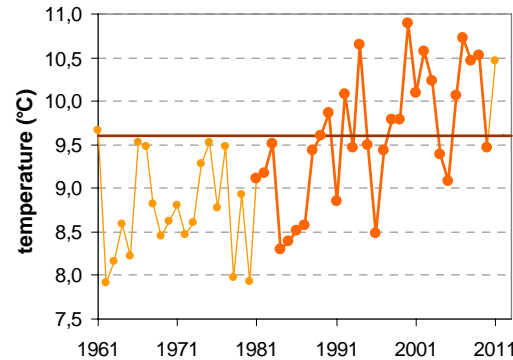

MALI LIPOGLAV

Latitude: 46°

Longitude: 14° 39'

Elevation a. s. l.: 524 m

	JAN	FEB	MAR	APR	MAY	JUN	JUL	AUG	SEP	OCT	NOV	DEC	YEAR
mean monthly temperature (°C)*	-0.4	1.0	5.1	9.3	14.2	17.2	19.6	19.2	14.8	10.2	4.5	0.4	9.6
mean daily maximum for a month (°C)*	2.5	4.9	9.6	14.3	19.5	22.5	25.1	24.7	19.8	14.4	7.7	3.1	14.0
mean daily minimum for a month (°C)*	-3.0	-2.3	1.4	5.2	9.6	12.6	14.6	14.4	10.8	6.9	2.0	-2.0	5.8
absolute monthly maximum (°C)	—	—	—	—	—	—	—	—	—	—	—	—	—
absolute monthly minimum (°C)	—	—	—	—	—	—	—	—	—	—	—	—	—
number of days with max. temperature < 0 °C	—	—	—	—	—	—	—	—	—	—	—	—	—
number of days with min. temperature < 0 °C	—	—	—	—	—	—	—	—	—	—	—	—	—
number of days with max. temperature > 25 °C	—	—	—	—	—	—	—	—	—	—	—	—	—
number of days with max. temperature > 30 °C	—	—	—	—	—	—	—	—	—	—	—	—	—
bright sunshine duration (in hours)*	79	110	143	165	217	227	272	253	181	123	67	63	1901
mean monthly relative humidity at 7 a.m. (%)	—	—	—	—	—	—	—	—	—	—	—	—	—
mean monthly relative humidity at 2 p.m. (%)	—	—	—	—	—	—	—	—	—	—	—	—	—
mean monthly relative humidity at 9 p.m. (%)	—	—	—	—	—	—	—	—	—	—	—	—	—
mean cloud amount at 7 a.m. (in tenths)	—	—	—	—	—	—	—	—	—	—	—	—	—
mean cloud amount at 2 p.m. (in tenths)	—	—	—	—	—	—	—	—	—	—	—	—	—
mean cloud amount at 9 p.m. (in tenths)	—	—	—	—	—	—	—	—	—	—	—	—	—
number of clear days (cloudiness < 2/10)	—	—	—	—	—	—	—	—	—	—	—	—	—
number of cloudy days (cloudiness > 8/10)	—	—	—	—	—	—	—	—	—	—	—	—	—
total amount of precipitation (mm)*	70	82	90	114	109	143	130	128	139	138	127	103	1371
number of days with precipitation 0.1 mm or more	—	—	—	—	—	—	—	—	—	—	—	—	—
number of days with precipitation 1 mm or more	—	—	—	—	—	—	—	—	—	—	—	—	—
number of days with precipitation 10 mm or more	—	—	—	—	—	—	—	—	—	—	—	—	—
number of days with snow cover at 7 a.m.	—	—	—	—	—	—	—	—	—	—	—	—	—
mean snow cover depth at 7 a.m. (cm)*	8	10	4	0	0	0	0	0	0	0	2	6	2.5
maximum snow cover depth at 7 a.m. (cm)	—	—	—	—	—	—	—	—	—	—	—	—	—
mean new snow cover depth (cm)*	33	40	23	9	1	0	0	0	0	1	18	33	159