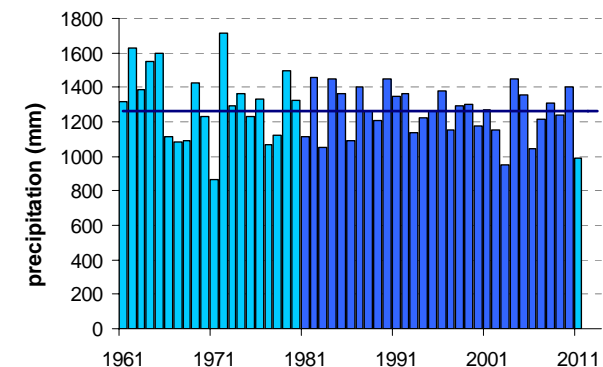

# MOZIRJE

Latitude: 46° 20'

Longitude: 14° 58'

Elevation a. s. l.: 340 m

	JAN	FEB	MAR	APR	MAY	JUN	JUL	AUG	SEP	OCT	NOV	DEC	YEAR
mean monthly temperature (°C)*	-0.7	1.0	5.1	9.8	14.8	17.9	19.9	19.1	14.8	10.2	4.6	0.3	9.7
mean daily maximum for a month (°C)*	3.8	6.5	11.2	15.9	21.2	24.1	26.5	25.9	21.3	15.9	9.2	4.2	15.5
mean daily minimum for a month (°C)*	-4.4	-3.7	0.1	4.1	8.8	12.1	13.9	13.6	9.9	6.0	1.0	-2.9	4.9
absolute monthly maximum (°C)	—	—	—	—	—	—	—	—	—	—	—	—	—
absolute monthly minimum (°C)	—	—	—	—	—	—	—	—	—	—	—	—	—
number of days with max. temperature < 0 °C	—	—	—	—	—	—	—	—	—	—	—	—	—
number of days with min. temperature < 0 °C	—	—	—	—	—	—	—	—	—	—	—	—	—
number of days with max. temperature > 25 °C	—	—	—	—	—	—	—	—	—	—	—	—	—
number of days with max. temperature > 30 °C	—	—	—	—	—	—	—	—	—	—	—	—	—
bright sunshine duration (in hours)*	—	—	—	—	—	—	—	—	—	—	—	—	—
mean monthly relative humidity at 7 a.m. (%)	—	—	—	—	—	—	—	—	—	—	—	—	—
mean monthly relative humidity at 2 p.m. (%)	—	—	—	—	—	—	—	—	—	—	—	—	—
mean monthly relative humidity at 9 p.m. (%)	—	—	—	—	—	—	—	—	—	—	—	—	—
mean cloud amount at 7 a.m. (in tenths)	—	—	—	—	—	—	—	—	—	—	—	—	—
mean cloud amount at 2 p.m. (in tenths)	—	—	—	—	—	—	—	—	—	—	—	—	—
mean cloud amount at 9 p.m. (in tenths)	—	—	—	—	—	—	—	—	—	—	—	—	—
number of clear days (cloudiness < 2/10)	—	—	—	—	—	—	—	—	—	—	—	—	—
number of cloudy days (cloudiness > 8/10)	—	—	—	—	—	—	—	—	—	—	—	—	—
total amount of precipitation (mm)*	52	55	78	88	100	143	129	143	139	128	114	93	1263
number of days with precipitation 0.1 mm or more	—	—	—	—	—	—	—	—	—	—	—	—	—
number of days with precipitation 1 mm or more	—	—	—	—	—	—	—	—	—	—	—	—	—
number of days with precipitation 10 mm or more	—	—	—	—	—	—	—	—	—	—	—	—	—
number of days with snow cover at 7 a.m.	—	—	—	—	—	—	—	—	—	—	—	—	—
mean snow cover depth at 7 a.m. (cm)*	6	6	2	0	0	0	0	0	0	0	1	3	1.5
maximum snow cover depth at 7 a.m. (cm)	—	—	—	—	—	—	—	—	—	—	—	—	—
mean new snow cover depth (cm)*	20	26	12	2	1	0	0	0	0	0	9	20	90