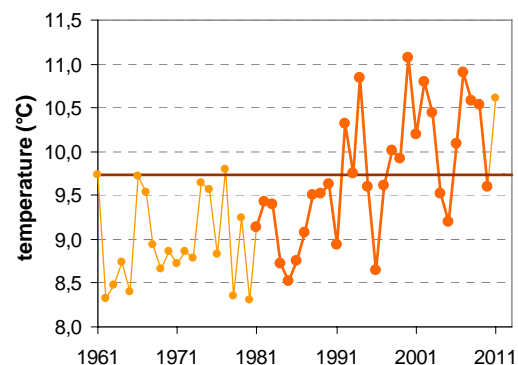

# MOZIRJE

Latitude: 46° 20'

Longitude: 14° 58'

Elevation a. s. l.: 340 m

	JAN	FEB	MAR	APR	MAY	JUN	JUL	AUG	SEP	OCT	NOV	DEC	YEAR
mean monthly temperature (°C)*	-0.7	1.0	5.1	9.8	14.8	17.9	19.9	19.1	14.8	10.2	4.6	0.3	9.7
mean daily maximum for a month (°C)*	3.8	6.5	11.2	15.9	21.2	24.1	26.5	25.9	21.3	15.9	9.2	4.2	15.5
mean daily minimum for a month (°C)*	-4.4	-3.7	0.1	4.1	8.8	12.1	13.9	13.6	9.9	6.0	1.0	-2.9	4.9
absolute monthly maximum (°C)	—	—	—	—	—	—	—	—	—	—	—	—	—
absolute monthly minimum (°C)	—	—	—	—	—	—	—	—	—	—	—	—	—
number of days with max. temperature < 0 °C	—	—	—	—	—	—	—	—	—	—	—	—	—
number of days with min. temperature < 0 °C	—	—	—	—	—	—	—	—	—	—	—	—	—
number of days with max. temperature > 25 °C	—	—	—	—	—	—	—	—	—	—	—	—	—
number of days with max. temperature > 30 °C	—	—	—	—	—	—	—	—	—	—	—	—	—
bright sunshine duration (in hours)*	—	—	—	—	—	—	—	—	—	—	—	—	—
mean monthly relative humidity at 7 a.m. (%)	—	—	—	—	—	—	—	—	—	—	—	—	—
mean monthly relative humidity at 2 p.m. (%)	—	—	—	—	—	—	—	—	—	—	—	—	—
mean monthly relative humidity at 9 p.m. (%)	—	—	—	—	—	—	—	—	—	—	—	—	—
mean cloud amount at 7 a.m. (in tenths)	—	—	—	—	—	—	—	—	—	—	—	—	—
mean cloud amount at 2 p.m. (in tenths)	—	—	—	—	—	—	—	—	—	—	—	—	—
mean cloud amount at 9 p.m. (in tenths)	—	—	—	—	—	—	—	—	—	—	—	—	—
number of clear days (cloudiness < 2/10)	—	—	—	—	—	—	—	—	—	—	—	—	—
number of cloudy days (cloudiness > 8/10)	—	—	—	—	—	—	—	—	—	—	—	—	—
total amount of precipitation (mm)*	52	55	78	88	100	143	129	143	139	128	114	93	1263
number of days with precipitation 0.1 mm or more	—	—	—	—	—	—	—	—	—	—	—	—	—
number of days with precipitation 1 mm or more	—	—	—	—	—	—	—	—	—	—	—	—	—
number of days with precipitation 10 mm or more	—	—	—	—	—	—	—	—	—	—	—	—	—
number of days with snow cover at 7 a.m.	—	—	—	—	—	—	—	—	—	—	—	—	—
mean snow cover depth at 7 a.m. (cm)*	6	6	2	0	0	0	0	0	0	0	1	3	1.5
maximum snow cover depth at 7 a.m. (cm)	—	—	—	—	—	—	—	—	—	—	—	—	—
mean new snow cover depth (cm)*	20	26	12	2	1	0	0	0	0	0	9	20	90