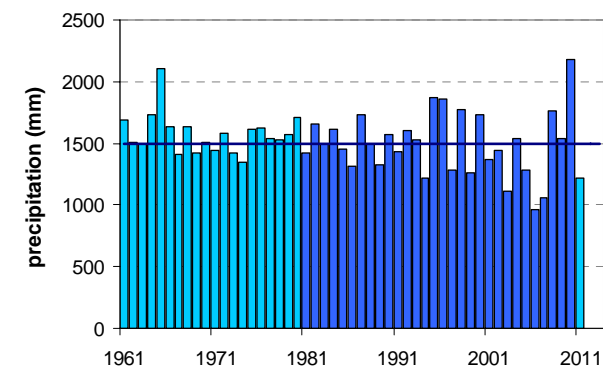

# NOVA GORICA

Latitude: 45° 57'

Longitude: 13° 39'

Elevation a. s. l.: 113 m

	JAN	FEB	MAR	APR	MAY	JUN	JUL	AUG	SEP	OCT	NOV	DEC	YEAR
mean monthly temperature (°C)*	3.3	4.4	7.9	12.0	16.7	19.9	22.3	21.7	17.2	12.9	8.1	4.2	12.6
mean daily maximum for a month (°C)*	8.0	9.7	13.4	17.4	22.4	25.7	28.7	28.4	23.6	18.7	12.9	8.5	18.1
mean daily minimum for a month (°C)*	0.3	0.6	3.6	7.4	11.5	14.7	16.7	16.6	12.9	9.3	4.7	1.0	8.3
absolute monthly maximum (°C)	—	—	—	—	—	—	—	—	—	—	—	—	—
absolute monthly minimum (°C)	—	—	—	—	—	—	—	—	—	—	—	—	—
number of days with max. temperature < 0 °C	—	—	—	—	—	—	—	—	—	—	—	—	—
number of days with min. temperature < 0 °C	—	—	—	—	—	—	—	—	—	—	—	—	—
number of days with max. temperature > 25 °C	—	—	—	—	—	—	—	—	—	—	—	—	—
number of days with max. temperature > 30 °C	—	—	—	—	—	—	—	—	—	—	—	—	—
bright sunshine duration (in hours)*	—	—	—	—	—	—	—	—	—	—	—	—	—
mean monthly relative humidity at 7 a.m. (%)	—	—	—	—	—	—	—	—	—	—	—	—	—
mean monthly relative humidity at 2 p.m. (%)	—	—	—	—	—	—	—	—	—	—	—	—	—
mean monthly relative humidity at 9 p.m. (%)	—	—	—	—	—	—	—	—	—	—	—	—	—
mean cloud amount at 7 a.m. (in tenths)	—	—	—	—	—	—	—	—	—	—	—	—	—
mean cloud amount at 2 p.m. (in tenths)	—	—	—	—	—	—	—	—	—	—	—	—	—
mean cloud amount at 9 p.m. (in tenths)	—	—	—	—	—	—	—	—	—	—	—	—	—
number of clear days (cloudiness < 2/10)	—	—	—	—	—	—	—	—	—	—	—	—	—
number of cloudy days (cloudiness > 8/10)	—	—	—	—	—	—	—	—	—	—	—	—	—
total amount of precipitation (mm)*	88	71	84	105	128	139	106	133	164	176	163	140	1497
number of days with precipitation 0.1 mm or more	—	—	—	—	—	—	—	—	—	—	—	—	—
number of days with precipitation 1 mm or more	—	—	—	—	—	—	—	—	—	—	—	—	—
number of days with precipitation 10 mm or more	—	—	—	—	—	—	—	—	—	—	—	—	—
number of days with snow cover at 7 a.m.	—	—	—	—	—	—	—	—	—	—	—	—	—
mean snow cover depth at 7 a.m. (cm)*	0	0	0	0	0	0	0	0	0	0	0	0	0.0
maximum snow cover depth at 7 a.m. (cm)	—	—	—	—	—	—	—	—	—	—	—	—	—
mean new snow cover depth (cm)*	3	2	0	0	0	0	0	0	0	0	0	1	6