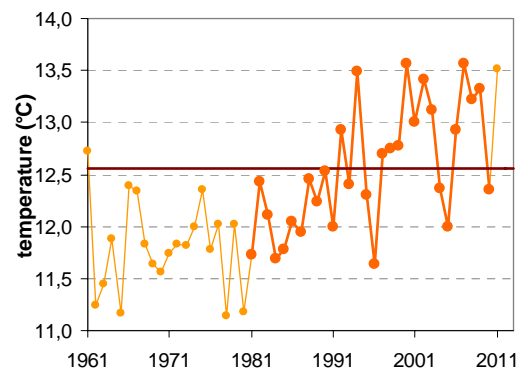

# NOVA GORICA

Latitude: 45° 57'

Longitude: 13° 39'

Elevation a. s. l.: 113 m

	JAN	FEB	MAR	APR	MAY	JUN	JUL	AUG	SEP	OCT	NOV	DEC	YEAR
mean monthly temperature (°C)*	3.3	4.4	7.9	12.0	16.7	19.9	22.3	21.7	17.2	12.9	8.1	4.2	12.6
mean daily maximum for a month (°C)*	8.0	9.7	13.4	17.4	22.4	25.7	28.7	28.4	23.6	18.7	12.9	8.5	18.1
mean daily minimum for a month (°C)*	0.3	0.6	3.6	7.4	11.5	14.7	16.7	16.6	12.9	9.3	4.7	1.0	8.3
absolute monthly maximum (°C)	—	—	—	—	—	—	—	—	—	—	—	—	—
absolute monthly minimum (°C)	—	—	—	—	—	—	—	—	—	—	—	—	—
number of days with max. temperature < 0 °C	—	—	—	—	—	—	—	—	—	—	—	—	—
number of days with min. temperature < 0 °C	—	—	—	—	—	—	—	—	—	—	—	—	—
number of days with max. temperature > 25 °C	—	—	—	—	—	—	—	—	—	—	—	—	—
number of days with max. temperature > 30 °C	—	—	—	—	—	—	—	—	—	—	—	—	—
bright sunshine duration (in hours)*	—	—	—	—	—	—	—	—	—	—	—	—	—
mean monthly relative humidity at 7 a.m. (%)	—	—	—	—	—	—	—	—	—	—	—	—	—
mean monthly relative humidity at 2 p.m. (%)	—	—	—	—	—	—	—	—	—	—	—	—	—
mean monthly relative humidity at 9 p.m. (%)	—	—	—	—	—	—	—	—	—	—	—	—	—
mean cloud amount at 7 a.m. (in tenths)	—	—	—	—	—	—	—	—	—	—	—	—	—
mean cloud amount at 2 p.m. (in tenths)	—	—	—	—	—	—	—	—	—	—	—	—	—
mean cloud amount at 9 p.m. (in tenths)	—	—	—	—	—	—	—	—	—	—	—	—	—
number of clear days (cloudiness < 2/10)	—	—	—	—	—	—	—	—	—	—	—	—	—
number of cloudy days (cloudiness > 8/10)	—	—	—	—	—	—	—	—	—	—	—	—	—
total amount of precipitation (mm)*	88	71	84	105	128	139	106	133	164	176	163	140	1497
number of days with precipitation 0.1 mm or more	—	—	—	—	—	—	—	—	—	—	—	—	—
number of days with precipitation 1 mm or more	—	—	—	—	—	—	—	—	—	—	—	—	—
number of days with precipitation 10 mm or more	—	—	—	—	—	—	—	—	—	—	—	—	—
number of days with snow cover at 7 a.m.	—	—	—	—	—	—	—	—	—	—	—	—	—
mean snow cover depth at 7 a.m. (cm)*	0	0	0	0	0	0	0	0	0	0	0	0	0.0
maximum snow cover depth at 7 a.m. (cm)	—	—	—	—	—	—	—	—	—	—	—	—	—
mean new snow cover depth (cm)*	3	2	0	0	0	0	0	0	0	0	0	1	6