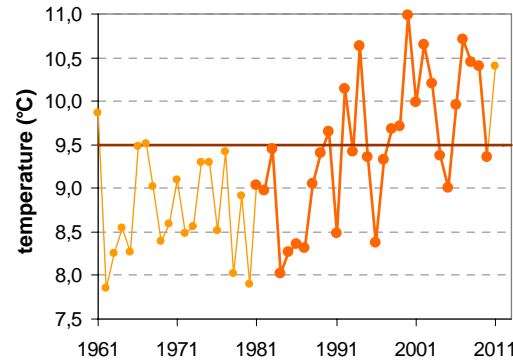

PLANINA PRI SEVNICI

Latitude: 46° 6'

Longitude: 15° 25'

Elevation a. s. l.: 575 m

	JAN	FEB	MAR	APR	MAY	JUN	JUL	AUG	SEP	OCT	NOV	DEC	YEAR
mean monthly temperature (°C)*	-0.2	0.8	4.7	9.2	14.1	17.1	19.3	18.8	14.5	10.0	4.7	0.8	9.5
mean daily maximum for a month (°C)*	2.9	4.6	8.9	13.5	18.6	21.7	24.0	23.5	18.8	13.7	7.7	3.4	13.4
mean daily minimum for a month (°C)*	-3.0	-2.4	1.2	5.1	9.8	12.7	14.7	14.5	11.1	7.2	2.3	-1.5	6.0
absolute monthly maximum (°C)	—	—	—	—	—	—	—	—	—	—	—	—	—
absolute monthly minimum (°C)	—	—	—	—	—	—	—	—	—	—	—	—	—
number of days with max. temperature < 0 °C	—	—	—	—	—	—	—	—	—	—	—	—	—
number of days with min. temperature < 0 °C	—	—	—	—	—	—	—	—	—	—	—	—	—
number of days with max. temperature > 25 °C	—	—	—	—	—	—	—	—	—	—	—	—	—
number of days with max. temperature > 30 °C	—	—	—	—	—	—	—	—	—	—	—	—	—
bright sunshine duration (in hours)*	—	—	—	—	—	—	—	—	—	—	—	—	—
mean monthly relative humidity at 7 a.m. (%)	—	—	—	—	—	—	—	—	—	—	—	—	—
mean monthly relative humidity at 2 p.m. (%)	—	—	—	—	—	—	—	—	—	—	—	—	—
mean monthly relative humidity at 9 p.m. (%)	—	—	—	—	—	—	—	—	—	—	—	—	—
mean cloud amount at 7 a.m. (in tenths)	—	—	—	—	—	—	—	—	—	—	—	—	—
mean cloud amount at 2 p.m. (in tenths)	—	—	—	—	—	—	—	—	—	—	—	—	—
mean cloud amount at 9 p.m. (in tenths)	—	—	—	—	—	—	—	—	—	—	—	—	—
number of clear days (cloudiness < 2/10)	—	—	—	—	—	—	—	—	—	—	—	—	—
number of cloudy days (cloudiness > 8/10)	—	—	—	—	—	—	—	—	—	—	—	—	—
total amount of precipitation (mm)*	49	54	75	82	103	143	120	122	130	117	95	83	1172
number of days with precipitation 0.1 mm or more	—	—	—	—	—	—	—	—	—	—	—	—	—
number of days with precipitation 1 mm or more	—	—	—	—	—	—	—	—	—	—	—	—	—
number of days with precipitation 10 mm or more	—	—	—	—	—	—	—	—	—	—	—	—	—
number of days with snow cover at 7 a.m.	—	—	—	—	—	—	—	—	—	—	—	—	—
mean snow cover depth at 7 a.m. (cm)*	10	14	9	1	0	0	0	0	0	0	4	9	3.9
maximum snow cover depth at 7 a.m. (cm)	—	—	—	—	—	—	—	—	—	—	—	—	—
mean new snow cover depth (cm)*	32	44	31	10	1	0	0	0	0	1	26	43	187