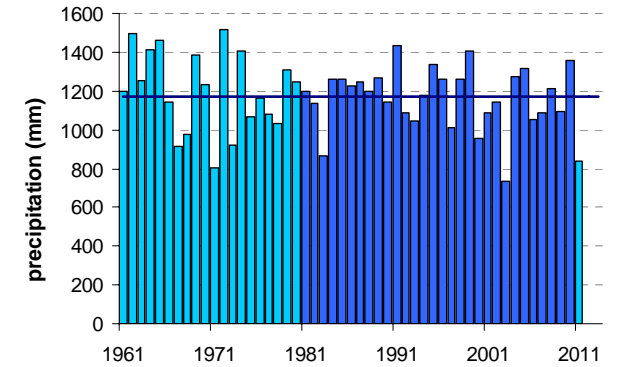

PLANINA PRI SEVNICI

Latitude: 46° 6'

Longitude: 15° 25'

Elevation a. s. l.: 575 m

	JAN	FEB	MAR	APR	MAY	JUN	JUL	AUG	SEP	OCT	NOV	DEC	YEAR
mean monthly temperature (°C)*	-0.2	0.8	4.7	9.2	14.1	17.1	19.3	18.8	14.5	10.0	4.7	0.8	9.5
mean daily maximum for a month (°C)*	2.9	4.6	8.9	13.5	18.6	21.7	24.0	23.5	18.8	13.7	7.7	3.4	13.4
mean daily minimum for a month (°C)*	-3.0	-2.4	1.2	5.1	9.8	12.7	14.7	14.5	11.1	7.2	2.3	-1.5	6.0
absolute monthly maximum (°C)	—	—	—	—	—	—	—	—	—	—	—	—	—
absolute monthly minimum (°C)	—	—	—	—	—	—	—	—	—	—	—	—	—
number of days with max. temperature < 0 °C	—	—	—	—	—	—	—	—	—	—	—	—	—
number of days with min. temperature < 0 °C	—	—	—	—	—	—	—	—	—	—	—	—	—
number of days with max. temperature > 25 °C	—	—	—	—	—	—	—	—	—	—	—	—	—
number of days with max. temperature > 30 °C	—	—	—	—	—	—	—	—	—	—	—	—	—
bright sunshine duration (in hours)*	—	—	—	—	—	—	—	—	—	—	—	—	—
mean monthly relative humidity at 7 a.m. (%)	—	—	—	—	—	—	—	—	—	—	—	—	—
mean monthly relative humidity at 2 p.m. (%)	—	—	—	—	—	—	—	—	—	—	—	—	—
mean monthly relative humidity at 9 p.m. (%)	—	—	—	—	—	—	—	—	—	—	—	—	—
mean cloud amount at 7 a.m. (in tenths)	—	—	—	—	—	—	—	—	—	—	—	—	—
mean cloud amount at 2 p.m. (in tenths)	—	—	—	—	—	—	—	—	—	—	—	—	—
mean cloud amount at 9 p.m. (in tenths)	—	—	—	—	—	—	—	—	—	—	—	—	—
number of clear days (cloudiness < 2/10)	—	—	—	—	—	—	—	—	—	—	—	—	—
number of cloudy days (cloudiness > 8/10)	—	—	—	—	—	—	—	—	—	—	—	—	—
total amount of precipitation (mm)*	49	54	75	82	103	143	120	122	130	117	95	83	1172
number of days with precipitation 0.1 mm or more	—	—	—	—	—	—	—	—	—	—	—	—	—
number of days with precipitation 1 mm or more	—	—	—	—	—	—	—	—	—	—	—	—	—
number of days with precipitation 10 mm or more	—	—	—	—	—	—	—	—	—	—	—	—	—
number of days with snow cover at 7 a.m.	—	—	—	—	—	—	—	—	—	—	—	—	—
mean snow cover depth at 7 a.m. (cm)*	10	14	9	1	0	0	0	0	0	0	4	9	3.9
maximum snow cover depth at 7 a.m. (cm)	—	—	—	—	—	—	—	—	—	—	—	—	—
mean new snow cover depth (cm)*	32	44	31	10	1	0	0	0	0	1	26	43	187