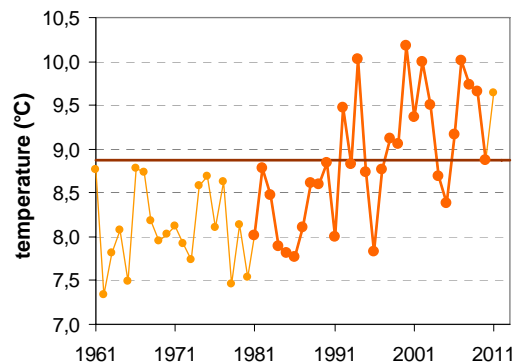

RAVNE NA KOROŠKEM

Latitude: 46° 33'

Longitude: 14° 57'

Elevation a. s. l.: 440 m

	JAN	FEB	MAR	APR	MAY	JUN	JUL	AUG	SEP	OCT	NOV	DEC	YEAR
mean monthly temperature (°C)*	-2.2	0.3	4.2	8.9	14.4	17.6	19.4	18.6	14.1	9.3	3.3	-1.3	8.9
mean daily maximum for a month (°C)*	1.8	5.6	10.6	15.6	20.9	24.0	26.3	25.7	21.0	15.1	7.1	2.0	14.6
mean daily minimum for a month (°C)*	-5.7	-4.4	-0.6	3.5	8.3	11.6	13.3	13.0	9.2	5.3	0.4	-4.2	4.1
absolute monthly maximum (°C)	—	—	—	—	—	—	—	—	—	—	—	—	—
absolute monthly minimum (°C)	—	—	—	—	—	—	—	—	—	—	—	—	—
number of days with max. temperature < 0 °C	—	—	—	—	—	—	—	—	—	—	—	—	—
number of days with min. temperature < 0 °C	—	—	—	—	—	—	—	—	—	—	—	—	—
number of days with max. temperature > 25 °C	—	—	—	—	—	—	—	—	—	—	—	—	—
number of days with max. temperature > 30 °C	—	—	—	—	—	—	—	—	—	—	—	—	—
bright sunshine duration (in hours)*	—	—	—	—	—	—	—	—	—	—	—	—	—
mean monthly relative humidity at 7 a.m. (%)	—	—	—	—	—	—	—	—	—	—	—	—	—
mean monthly relative humidity at 2 p.m. (%)	—	—	—	—	—	—	—	—	—	—	—	—	—
mean monthly relative humidity at 9 p.m. (%)	—	—	—	—	—	—	—	—	—	—	—	—	—
mean cloud amount at 7 a.m. (in tenths)	—	—	—	—	—	—	—	—	—	—	—	—	—
mean cloud amount at 2 p.m. (in tenths)	—	—	—	—	—	—	—	—	—	—	—	—	—
mean cloud amount at 9 p.m. (in tenths)	—	—	—	—	—	—	—	—	—	—	—	—	—
number of clear days (cloudiness < 2/10)	—	—	—	—	—	—	—	—	—	—	—	—	—
number of cloudy days (cloudiness > 8/10)	—	—	—	—	—	—	—	—	—	—	—	—	—
total amount of precipitation (mm)*	—	—	—	—	—	—	—	—	—	—	—	—	—
number of days with precipitation 0.1 mm or more	—	—	—	—	—	—	—	—	—	—	—	—	—
number of days with precipitation 1 mm or more	—	—	—	—	—	—	—	—	—	—	—	—	—
number of days with precipitation 10 mm or more	—	—	—	—	—	—	—	—	—	—	—	—	—
number of days with snow cover at 7 a.m.	—	—	—	—	—	—	—	—	—	—	—	—	—
mean snow cover depth at 7 a.m. (cm)*	8	8	2	0	0	0	0	0	0	0	1	5	2.1
maximum snow cover depth at 7 a.m. (cm)	—	—	—	—	—	—	—	—	—	—	—	—	—
mean new snow cover depth (cm)*	20	26	12	2	0	0	0	0	0	0	10	24	95