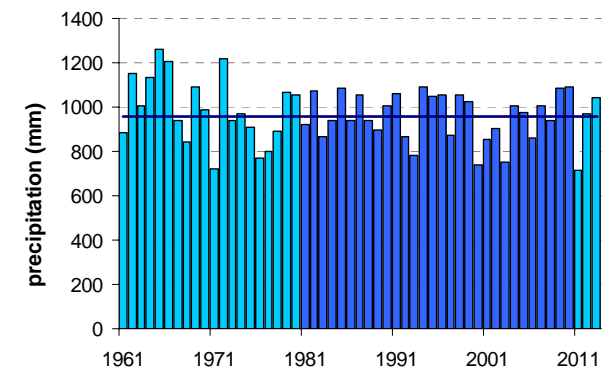

STARŠE

Latitude: 46° 28'

Longitude: 15° 46'

Elevation a. s. l.: 240 m

	JAN	FEB	MAR	APR	MAY	JUN	JUL	AUG	SEP	OCT	NOV	DEC	YEAR
mean monthly temperature (°C)*	-0.6	1.2	5.7	10.6	15.7	18.9	20.7	19.9	15.4	10.4	4.9	0.5	10.3
mean daily maximum for a month (°C)*	3.5	6.4	11.4	16.5	21.8	24.8	27.0	26.5	21.6	16.0	9.0	3.9	15.7
mean daily minimum for a month (°C)*	-4.3	-3.4	0.6	5.0	9.6	12.9	14.5	14.0	10.1	6.0	1.3	-2.7	5.3
absolute monthly maximum (°C)	—	—	—	—	—	—	—	—	—	—	—	—	—
absolute monthly minimum (°C)	—	—	—	—	—	—	—	—	—	—	—	—	—
number of days with max. temperature < 0 °C	—	—	—	—	—	—	—	—	—	—	—	—	—
number of days with min. temperature < 0 °C	—	—	—	—	—	—	—	—	—	—	—	—	—
number of days with max. temperature > 25 °C	—	—	—	—	—	—	—	—	—	—	—	—	—
number of days with max. temperature > 30 °C	—	—	—	—	—	—	—	—	—	—	—	—	—
bright sunshine duration (in hours)*	—	—	—	—	—	—	—	—	—	—	—	—	—
mean monthly relative humidity at 7 a.m. (%)	—	—	—	—	—	—	—	—	—	—	—	—	—
mean monthly relative humidity at 2 p.m. (%)	—	—	—	—	—	—	—	—	—	—	—	—	—
mean monthly relative humidity at 9 p.m. (%)	—	—	—	—	—	—	—	—	—	—	—	—	—
mean cloud amount at 7 a.m. (in tenths)	—	—	—	—	—	—	—	—	—	—	—	—	—
mean cloud amount at 2 p.m. (in tenths)	—	—	—	—	—	—	—	—	—	—	—	—	—
mean cloud amount at 9 p.m. (in tenths)	—	—	—	—	—	—	—	—	—	—	—	—	—
number of clear days (cloudiness < 2/10)	—	—	—	—	—	—	—	—	—	—	—	—	—
number of cloudy days (cloudiness > 8/10)	—	—	—	—	—	—	—	—	—	—	—	—	—
total amount of precipitation (mm)*	41	42	64	63	89	111	104	111	105	87	75	66	959
number of days with precipitation 0.1 mm or more	—	—	—	—	—	—	—	—	—	—	—	—	—
number of days with precipitation 1 mm or more	—	—	—	—	—	—	—	—	—	—	—	—	—
number of days with precipitation 10 mm or more	—	—	—	—	—	—	—	—	—	—	—	—	—
number of days with snow cover at 7 a.m.	—	—	—	—	—	—	—	—	—	—	—	—	—
mean snow cover depth at 7 a.m. (cm)*	5	5	2	0	0	0	0	0	0	0	1	3	1.4
maximum snow cover depth at 7 a.m. (cm)	—	—	—	—	—	—	—	—	—	—	—	—	—
mean new snow cover depth (cm)*	19	23	11	2	0	0	0	0	0	0	10	22	87