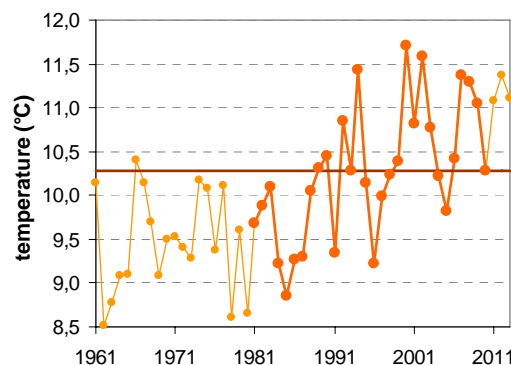

STARŠE

Latitude: 46° 28'

Longitude: 15° 46'

Elevation a. s. l.: 240 m

	JAN	FEB	MAR	APR	MAY	JUN	JUL	AUG	SEP	OCT	NOV	DEC	YEAR
mean monthly temperature (°C)*	-0.6	1.2	5.7	10.6	15.7	18.9	20.7	19.9	15.4	10.4	4.9	0.5	10.3
mean daily maximum for a month (°C)*	3.5	6.4	11.4	16.5	21.8	24.8	27.0	26.5	21.6	16.0	9.0	3.9	15.7
mean daily minimum for a month (°C)*	-4.3	-3.4	0.6	5.0	9.6	12.9	14.5	14.0	10.1	6.0	1.3	-2.7	5.3
absolute monthly maximum (°C)	—	—	—	—	—	—	—	—	—	—	—	—	—
absolute monthly minimum (°C)	—	—	—	—	—	—	—	—	—	—	—	—	—
number of days with max. temperature < 0 °C	—	—	—	—	—	—	—	—	—	—	—	—	—
number of days with min. temperature < 0 °C	—	—	—	—	—	—	—	—	—	—	—	—	—
number of days with max. temperature > 25 °C	—	—	—	—	—	—	—	—	—	—	—	—	—
number of days with max. temperature > 30 °C	—	—	—	—	—	—	—	—	—	—	—	—	—
bright sunshine duration (in hours)*	—	—	—	—	—	—	—	—	—	—	—	—	—
mean monthly relative humidity at 7 a.m. (%)	—	—	—	—	—	—	—	—	—	—	—	—	—
mean monthly relative humidity at 2 p.m. (%)	—	—	—	—	—	—	—	—	—	—	—	—	—
mean monthly relative humidity at 9 p.m. (%)	—	—	—	—	—	—	—	—	—	—	—	—	—
mean cloud amount at 7 a.m. (in tenths)	—	—	—	—	—	—	—	—	—	—	—	—	—
mean cloud amount at 2 p.m. (in tenths)	—	—	—	—	—	—	—	—	—	—	—	—	—
mean cloud amount at 9 p.m. (in tenths)	—	—	—	—	—	—	—	—	—	—	—	—	—
number of clear days (cloudiness < 2/10)	—	—	—	—	—	—	—	—	—	—	—	—	—
number of cloudy days (cloudiness > 8/10)	—	—	—	—	—	—	—	—	—	—	—	—	—
total amount of precipitation (mm)*	41	42	64	63	89	111	104	111	105	87	75	66	959
number of days with precipitation 0.1 mm or more	—	—	—	—	—	—	—	—	—	—	—	—	—
number of days with precipitation 1 mm or more	—	—	—	—	—	—	—	—	—	—	—	—	—
number of days with precipitation 10 mm or more	—	—	—	—	—	—	—	—	—	—	—	—	—
number of days with snow cover at 7 a.m.	—	—	—	—	—	—	—	—	—	—	—	—	—
mean snow cover depth at 7 a.m. (cm)*	5	5	2	0	0	0	0	0	0	0	1	3	1.4
maximum snow cover depth at 7 a.m. (cm)	—	—	—	—	—	—	—	—	—	—	—	—	—
mean new snow cover depth (cm)*	19	23	11	2	0	0	0	0	0	0	10	22	87