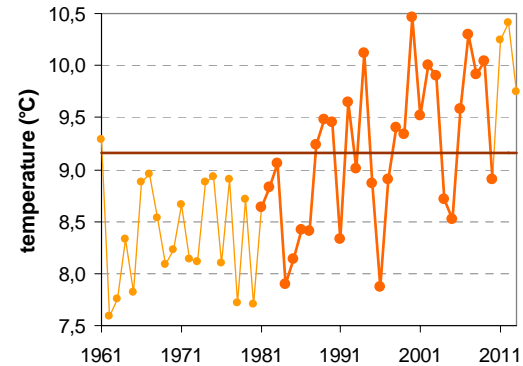

# TOPOL PRI MEDVODAH

Latitude: 46° 6'

Longitude: 14° 23'

Elevation a. s. l.: 660 m

	JAN	FEB	MAR	APR	MAY	JUN	JUL	AUG	SEP	OCT	NOV	DEC	YEAR
mean monthly temperature (°C)*	-0.5	0.8	4.5	8.6	13.6	16.7	19.0	18.6	14.2	9.7	4.3	0.4	9.2
mean daily maximum for a month (°C)*	2.6	4.4	8.6	13.1	18.3	21.4	23.9	23.6	18.8	13.5	7.4	3.3	13.2
mean daily minimum for a month (°C)*	—	—	—	—	—	—	—	—	—	—	—	—	—
absolute monthly maximum (°C)	—	—	—	—	—	—	—	—	—	—	—	—	—
absolute monthly minimum (°C)	—	—	—	—	—	—	—	—	—	—	—	—	—
number of days with max. temperature < 0 °C	—	—	—	—	—	—	—	—	—	—	—	—	—
number of days with min. temperature < 0 °C	—	—	—	—	—	—	—	—	—	—	—	—	—
number of days with max. temperature > 25 °C	—	—	—	—	—	—	—	—	—	—	—	—	—
number of days with max. temperature > 30 °C	—	—	—	—	—	—	—	—	—	—	—	—	—
bright sunshine duration (in hours)*	—	—	—	—	—	—	—	—	—	—	—	—	—
mean monthly relative humidity at 7 a.m. (%)	—	—	—	—	—	—	—	—	—	—	—	—	—
mean monthly relative humidity at 2 p.m. (%)	—	—	—	—	—	—	—	—	—	—	—	—	—
mean monthly relative humidity at 9 p.m. (%)	—	—	—	—	—	—	—	—	—	—	—	—	—
mean cloud amount at 7 a.m. (in tenths)	—	—	—	—	—	—	—	—	—	—	—	—	—
mean cloud amount at 2 p.m. (in tenths)	—	—	—	—	—	—	—	—	—	—	—	—	—
mean cloud amount at 9 p.m. (in tenths)	—	—	—	—	—	—	—	—	—	—	—	—	—
number of clear days (cloudiness < 2/10)	—	—	—	—	—	—	—	—	—	—	—	—	—
number of cloudy days (cloudiness > 8/10)	—	—	—	—	—	—	—	—	—	—	—	—	—
total amount of precipitation (mm)*	85	89	112	128	126	159	133	151	175	183	170	139	1649
number of days with precipitation 0.1 mm or more	—	—	—	—	—	—	—	—	—	—	—	—	—
number of days with precipitation 1 mm or more	—	—	—	—	—	—	—	—	—	—	—	—	—
number of days with precipitation 10 mm or more	—	—	—	—	—	—	—	—	—	—	—	—	—
number of days with snow cover at 7 a.m.	—	—	—	—	—	—	—	—	—	—	—	—	—
mean snow cover depth at 7 a.m. (cm)*	9	12	7	1	0	0	0	0	0	0	2	5	3.0
maximum snow cover depth at 7 a.m. (cm)	—	—	—	—	—	—	—	—	—	—	—	—	—
mean new snow cover depth (cm)*	35	45	27	12	2	0	0	0	0	1	20	36	178