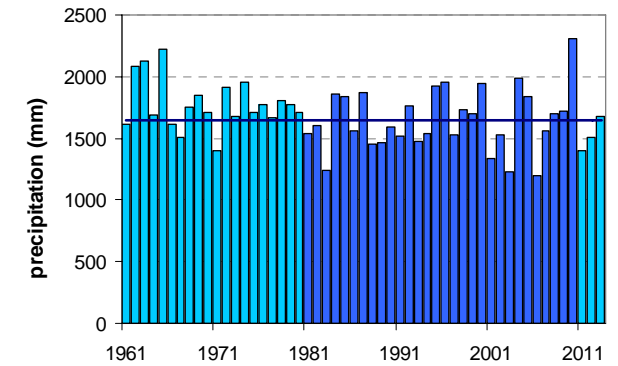

# TOPOL PRI MEDVODAH

Latitude: 46° 6'

Longitude: 14° 23'

Elevation a. s. l.: 660 m

	JAN	FEB	MAR	APR	MAY	JUN	JUL	AUG	SEP	OCT	NOV	DEC	YEAR
mean monthly temperature (°C)*	-0.5	0.8	4.5	8.6	13.6	16.7	19.0	18.6	14.2	9.7	4.3	0.4	9.2
mean daily maximum for a month (°C)*	2.6	4.4	8.6	13.1	18.3	21.4	23.9	23.6	18.8	13.5	7.4	3.3	13.2
mean daily minimum for a month (°C)*	—	—	—	—	—	—	—	—	—	—	—	—	—
absolute monthly maximum (°C)	—	—	—	—	—	—	—	—	—	—	—	—	—
absolute monthly minimum (°C)	—	—	—	—	—	—	—	—	—	—	—	—	—
number of days with max. temperature < 0 °C	—	—	—	—	—	—	—	—	—	—	—	—	—
number of days with min. temperature < 0 °C	—	—	—	—	—	—	—	—	—	—	—	—	—
number of days with max. temperature > 25 °C	—	—	—	—	—	—	—	—	—	—	—	—	—
number of days with max. temperature > 30 °C	—	—	—	—	—	—	—	—	—	—	—	—	—
bright sunshine duration (in hours)*	—	—	—	—	—	—	—	—	—	—	—	—	—
mean monthly relative humidity at 7 a.m. (%)	—	—	—	—	—	—	—	—	—	—	—	—	—
mean monthly relative humidity at 2 p.m. (%)	—	—	—	—	—	—	—	—	—	—	—	—	—
mean monthly relative humidity at 9 p.m. (%)	—	—	—	—	—	—	—	—	—	—	—	—	—
mean cloud amount at 7 a.m. (in tenths)	—	—	—	—	—	—	—	—	—	—	—	—	—
mean cloud amount at 2 p.m. (in tenths)	—	—	—	—	—	—	—	—	—	—	—	—	—
mean cloud amount at 9 p.m. (in tenths)	—	—	—	—	—	—	—	—	—	—	—	—	—
number of clear days (cloudiness < 2/10)	—	—	—	—	—	—	—	—	—	—	—	—	—
number of cloudy days (cloudiness > 8/10)	—	—	—	—	—	—	—	—	—	—	—	—	—
total amount of precipitation (mm)*	85	89	112	128	126	159	133	151	175	183	170	139	1649
number of days with precipitation 0.1 mm or more	—	—	—	—	—	—	—	—	—	—	—	—	—
number of days with precipitation 1 mm or more	—	—	—	—	—	—	—	—	—	—	—	—	—
number of days with precipitation 10 mm or more	—	—	—	—	—	—	—	—	—	—	—	—	—
number of days with snow cover at 7 a.m.	—	—	—	—	—	—	—	—	—	—	—	—	—
mean snow cover depth at 7 a.m. (cm)*	9	12	7	1	0	0	0	0	0	0	2	5	3.0
maximum snow cover depth at 7 a.m. (cm)	—	—	—	—	—	—	—	—	—	—	—	—	—
mean new snow cover depth (cm)*	35	45	27	12	2	0	0	0	0	1	20	36	178