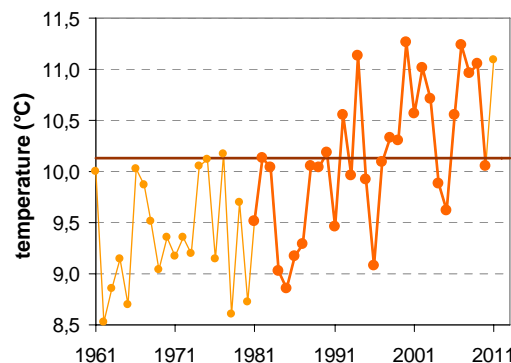

# VRHNIKA

Latitude: 45° 58'

Longitude: 14° 18'

Elevation a. s. l.: 293 m

	JAN	FEB	MAR	APR	MAY	JUN	JUL	AUG	SEP	OCT	NOV	DEC	YEAR
mean monthly temperature (°C)*	-0.4	1.3	5.7	10.1	15.2	18.4	20.5	19.7	15.2	10.5	4.9	0.7	10.1
mean daily maximum for a month (°C)*	2.9	6.2	11.3	16.1	21.7	24.7	27.5	26.8	21.7	15.6	8.2	3.3	15.5
mean daily minimum for a month (°C)*	-3.4	-2.6	1.0	5.0	9.6	12.9	14.6	14.2	10.4	6.6	1.9	-1.9	5.7
absolute monthly maximum (°C)	—	—	—	—	—	—	—	—	—	—	—	—	—
absolute monthly minimum (°C)	—	—	—	—	—	—	—	—	—	—	—	—	—
number of days with max. temperature < 0 °C	—	—	—	—	—	—	—	—	—	—	—	—	—
number of days with min. temperature < 0 °C	—	—	—	—	—	—	—	—	—	—	—	—	—
number of days with max. temperature > 25 °C	—	—	—	—	—	—	—	—	—	—	—	—	—
number of days with max. temperature > 30 °C	—	—	—	—	—	—	—	—	—	—	—	—	—
bright sunshine duration (in hours)*	—	—	—	—	—	—	—	—	—	—	—	—	—
mean monthly relative humidity at 7 a.m. (%)	—	—	—	—	—	—	—	—	—	—	—	—	—
mean monthly relative humidity at 2 p.m. (%)	—	—	—	—	—	—	—	—	—	—	—	—	—
mean monthly relative humidity at 9 p.m. (%)	—	—	—	—	—	—	—	—	—	—	—	—	—
mean cloud amount at 7 a.m. (in tenths)	—	—	—	—	—	—	—	—	—	—	—	—	—
mean cloud amount at 2 p.m. (in tenths)	—	—	—	—	—	—	—	—	—	—	—	—	—
mean cloud amount at 9 p.m. (in tenths)	—	—	—	—	—	—	—	—	—	—	—	—	—
number of clear days (cloudiness < 2/10)	—	—	—	—	—	—	—	—	—	—	—	—	—
number of cloudy days (cloudiness > 8/10)	—	—	—	—	—	—	—	—	—	—	—	—	—
total amount of precipitation (mm)*	86	88	108	120	120	157	114	129	153	170	158	136	1539
number of days with precipitation 0.1 mm or more	—	—	—	—	—	—	—	—	—	—	—	—	—
number of days with precipitation 1 mm or more	—	—	—	—	—	—	—	—	—	—	—	—	—
number of days with precipitation 10 mm or more	—	—	—	—	—	—	—	—	—	—	—	—	—
number of days with snow cover at 7 a.m.	—	—	—	—	—	—	—	—	—	—	—	—	—
mean snow cover depth at 7 a.m. (cm)*	10	11	4	0	0	0	0	0	0	0	2	5	2.7
maximum snow cover depth at 7 a.m. (cm)	—	—	—	—	—	—	—	—	—	—	—	—	—
mean new snow cover depth (cm)*	29	31	13	4	0	0	0	0	0	0	12	25	114