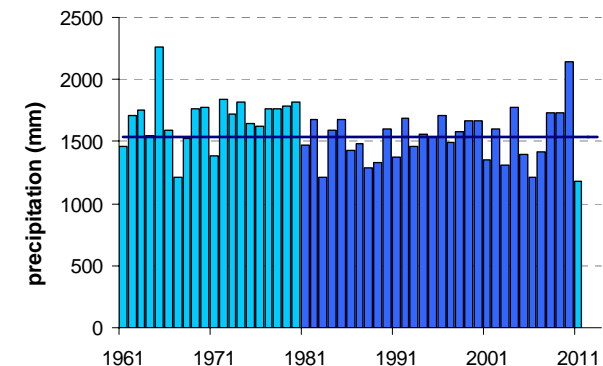

# VRHNIKA

Latitude: 45° 58'

Longitude: 14° 18'

Elevation a. s. l.: 293 m

	JAN	FEB	MAR	APR	MAY	JUN	JUL	AUG	SEP	OCT	NOV	DEC	YEAR
mean monthly temperature (°C)*	-0.4	1.3	5.7	10.1	15.2	18.4	20.5	19.7	15.2	10.5	4.9	0.7	10.1
mean daily maximum for a month (°C)*	2.9	6.2	11.3	16.1	21.7	24.7	27.5	26.8	21.7	15.6	8.2	3.3	15.5
mean daily minimum for a month (°C)*	-3.4	-2.6	1.0	5.0	9.6	12.9	14.6	14.2	10.4	6.6	1.9	-1.9	5.7
absolute monthly maximum (°C)	—	—	—	—	—	—	—	—	—	—	—	—	—
absolute monthly minimum (°C)	—	—	—	—	—	—	—	—	—	—	—	—	—
number of days with max. temperature < 0 °C	—	—	—	—	—	—	—	—	—	—	—	—	—
number of days with min. temperature < 0 °C	—	—	—	—	—	—	—	—	—	—	—	—	—
number of days with max. temperature > 25 °C	—	—	—	—	—	—	—	—	—	—	—	—	—
number of days with max. temperature > 30 °C	—	—	—	—	—	—	—	—	—	—	—	—	—
bright sunshine duration (in hours)*	—	—	—	—	—	—	—	—	—	—	—	—	—
mean monthly relative humidity at 7 a.m. (%)	—	—	—	—	—	—	—	—	—	—	—	—	—
mean monthly relative humidity at 2 p.m. (%)	—	—	—	—	—	—	—	—	—	—	—	—	—
mean monthly relative humidity at 9 p.m. (%)	—	—	—	—	—	—	—	—	—	—	—	—	—
mean cloud amount at 7 a.m. (in tenths)	—	—	—	—	—	—	—	—	—	—	—	—	—
mean cloud amount at 2 p.m. (in tenths)	—	—	—	—	—	—	—	—	—	—	—	—	—
mean cloud amount at 9 p.m. (in tenths)	—	—	—	—	—	—	—	—	—	—	—	—	—
number of clear days (cloudiness < 2/10)	—	—	—	—	—	—	—	—	—	—	—	—	—
number of cloudy days (cloudiness > 8/10)	—	—	—	—	—	—	—	—	—	—	—	—	—
total amount of precipitation (mm)*	86	88	108	120	120	157	114	129	153	170	158	136	1539
number of days with precipitation 0.1 mm or more	—	—	—	—	—	—	—	—	—	—	—	—	—
number of days with precipitation 1 mm or more	—	—	—	—	—	—	—	—	—	—	—	—	—
number of days with precipitation 10 mm or more	—	—	—	—	—	—	—	—	—	—	—	—	—
number of days with snow cover at 7 a.m.	—	—	—	—	—	—	—	—	—	—	—	—	—
mean snow cover depth at 7 a.m. (cm)*	10	11	4	0	0	0	0	0	0	0	2	5	2.7
maximum snow cover depth at 7 a.m. (cm)	—	—	—	—	—	—	—	—	—	—	—	—	—
mean new snow cover depth (cm)*	29	31	13	4	0	0	0	0	0	0	12	25	114